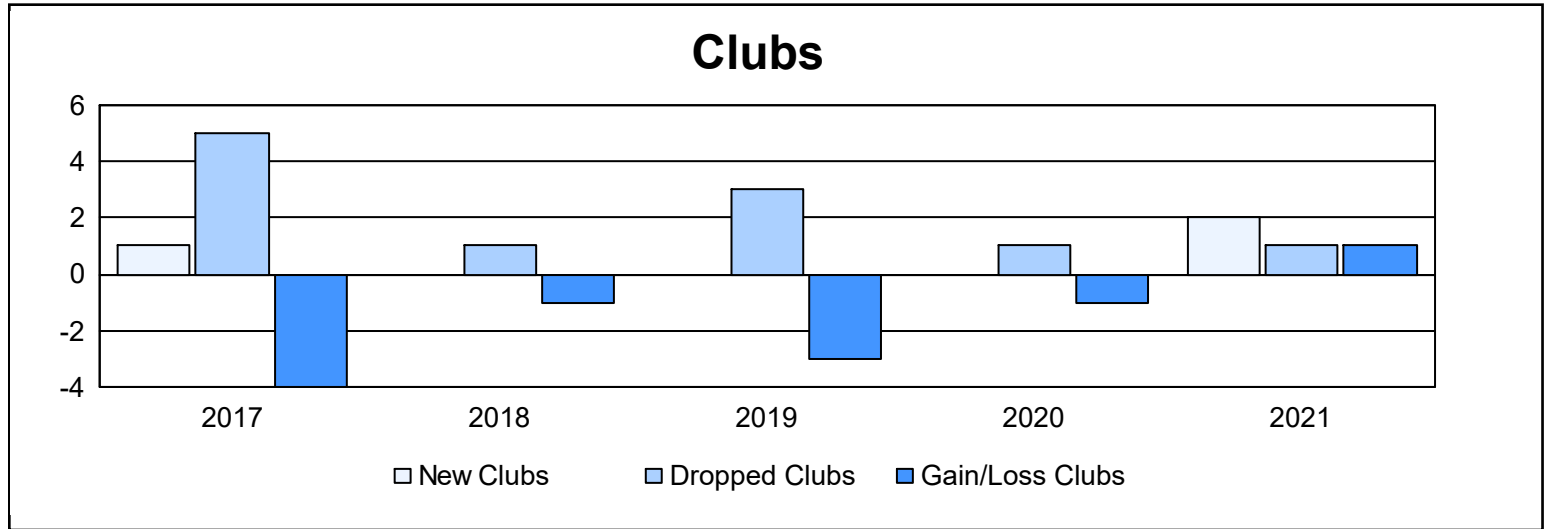

Year	New Clubs	Dropped Clubs	Gain/ Loss Clubs	New Members	Charter Members	Reinstate Members	Transfer Members	Total Member Added	Total Members Dropped	Gain/ Loss Members
2016-2017	1	5	-4	50	22	1	3	76	176	-100
2017-2018	0	1	-1	71	1	0	6	78	98	-20
2018-2019	0	3	-3	27	3	2	0	32	126	-94
2019-2020	0	1	-1	43	0	2	9	54	81	-27
2020-2021	2	1	1	105	46	0	2	153	100	53
<b>Average</b>	<b>1</b>	<b>2</b>	<b>-2</b>	<b>59</b>	<b>14</b>	<b>1</b>	<b>4</b>	<b>79</b>	<b>116</b>	<b>-38</b>

### Membership Composition June 2021 Cumulative