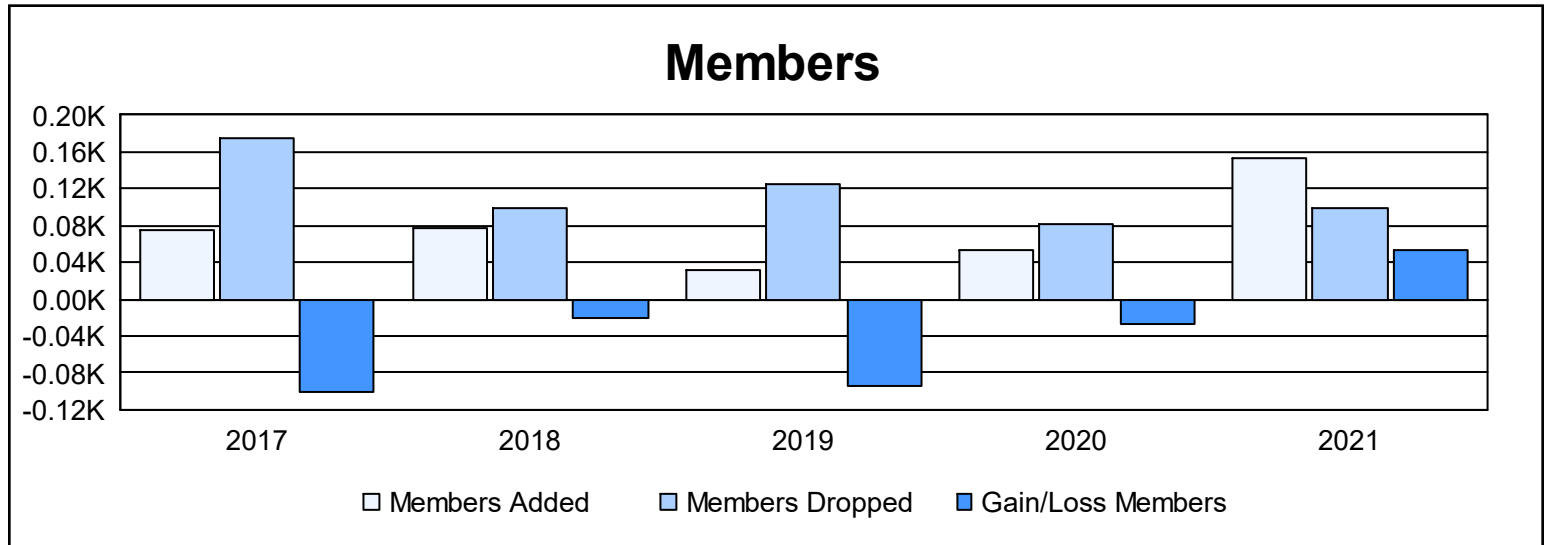

Year	New Clubs	Dropped Clubs	Gain/ Loss Clubs	New Members	Charter Members	Reinstate Members	Transfer Members	Total Member Added	Total Members Dropped	Gain/ Loss Members
2016-2017	1	5	-4	50	22	1	3	76	176	-100
2017-2018	0	1	-1	71	1	0	6	78	98	-20
2018-2019	0	3	-3	27	3	2	0	32	126	-94
2019-2020	0	1	-1	43	0	2	9	54	81	-27
2020-2021	2	1	1	105	46	0	2	153	100	53
<b>Average</b>	<b>1</b>	<b>2</b>	<b>-2</b>	<b>59</b>	<b>14</b>	<b>1</b>	<b>4</b>	<b>79</b>	<b>116</b>	<b>-38</b>

### Membership Composition June 2021 Cumulative